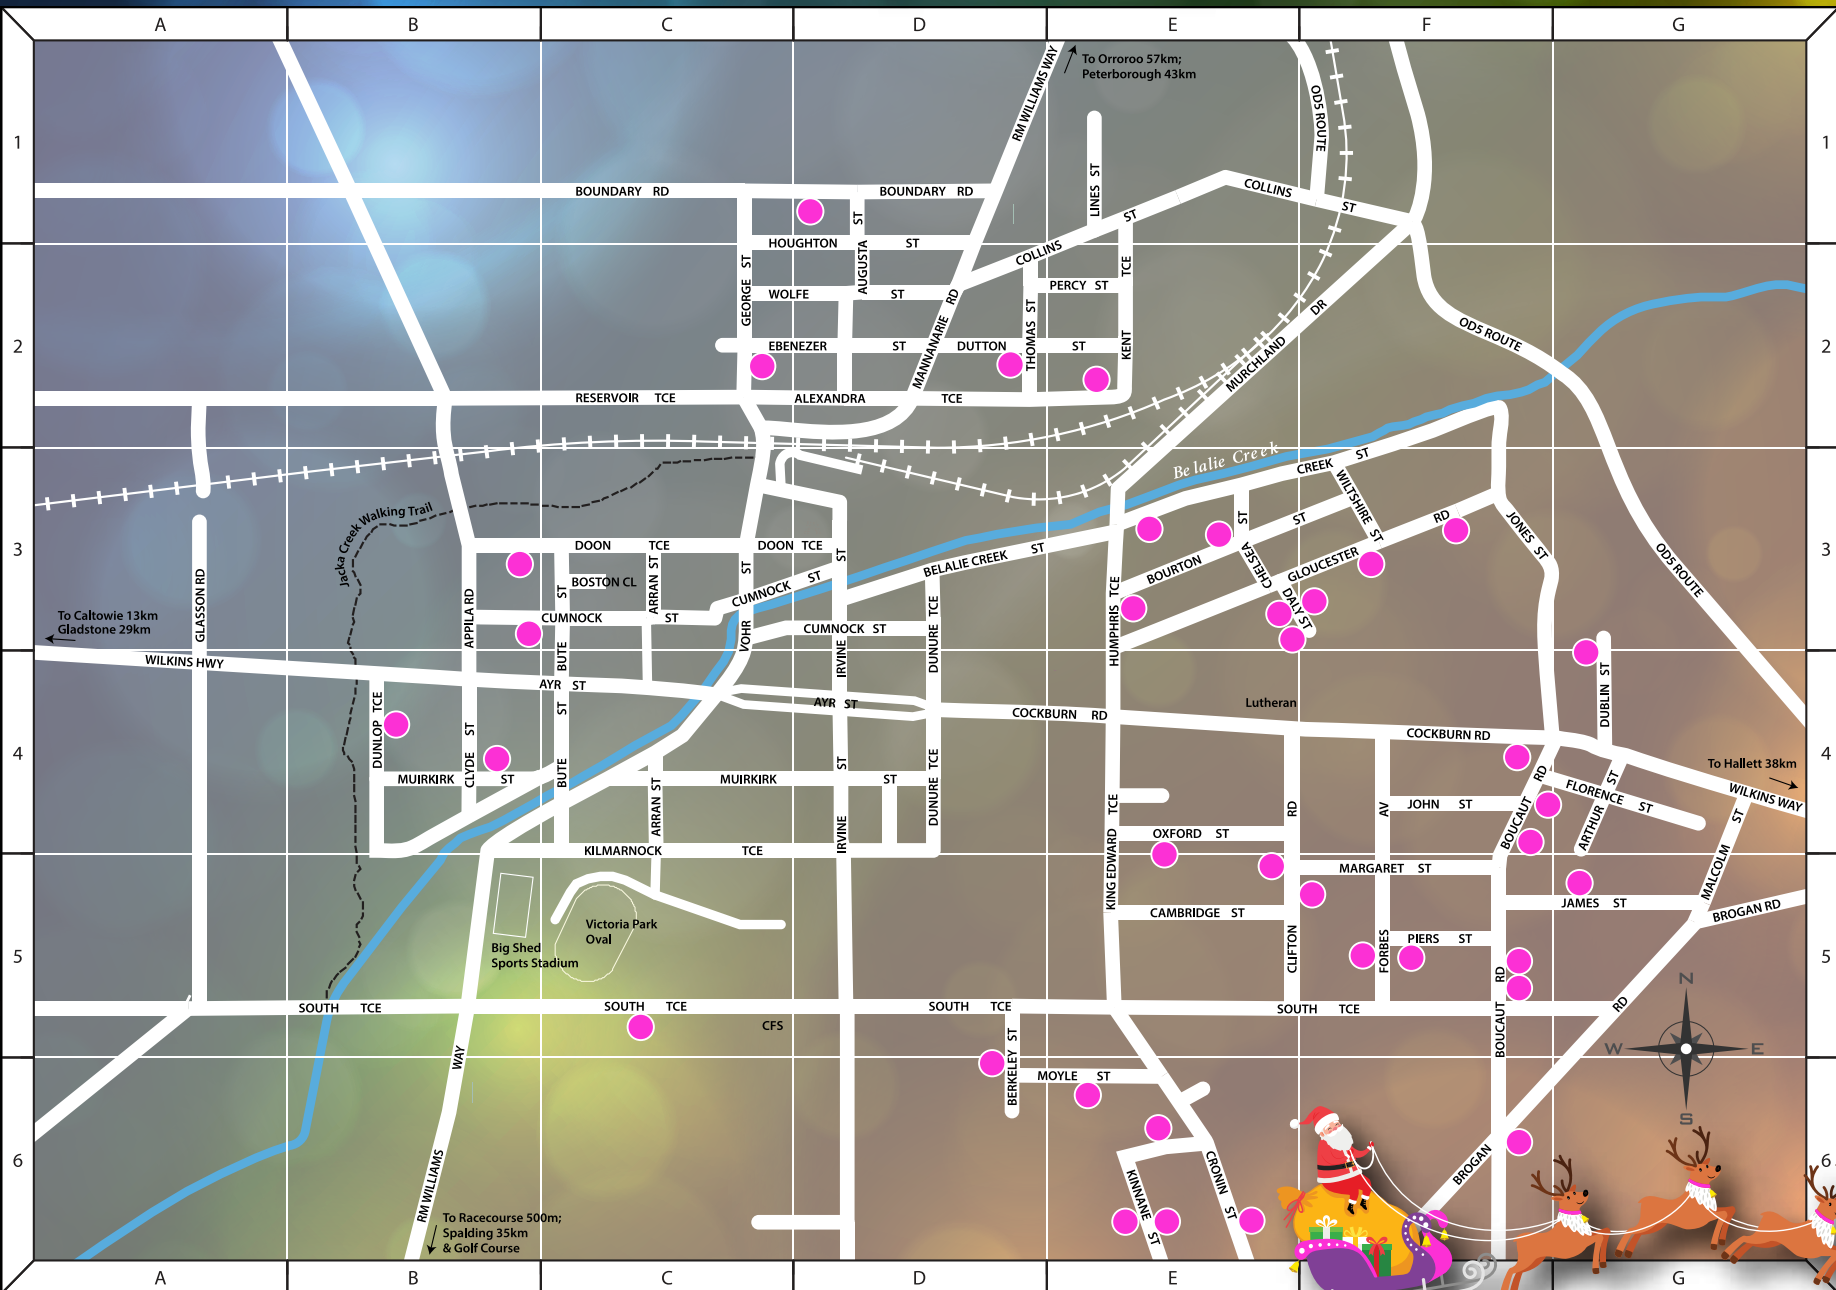

THE JAMESTOWN JOURNAL presents the...

JAMESTOWN Christmas LIGHT TRAIL

LOCATIONS

- 6 Alexandra Tce
- 2 Berkeley St
- 5 Boucaut Rd
- 9 Boucaut Rd
- 37 Boucaut Rd
- 43 Boucaut Rd
- 67 Boucaut Rd
- 17 Boundary Rd
- 15 Bourton St
- 12 Clifton Rd
- 21 Clifton Rd
- 64 Cockburn Rd
- 16 Cronin St
- 35 Cronin St
- 41 Cumnock St
- 6 Creek St
- 4 Daly St
- 5 Daly St
- 6 Daly St
- 31 Doon Tce
- 4 Dublin St
- 19 Dunlop Tce
- 21 Ebenezer St
- 36 Forbes Ave
- 38 Gloucester Rd
- 54 Gloucester Rd
- 12 Humphris Tce
- 4 James St
- 14 Kinnane St
- 27 Kinnane St
- 5 Moyle St
- 30 Muirkirk St
- 2 Oxford St
- 3 Pier St
- 22 South Tce
- 1 Thomas St

TICK OFF THE THE LIGHT DISPLAYS WHEN YOU SEE THEM.
DRIVE SAFELY AND HAVE A....

Merry Christmas
AND A HAPPY NEW YEAR

THESE ARE ONLY THE LOCATIONS IN JAMESTOWN THAT PEOPLE HAVE NOMINATED TO SHARE. THERE ARE MANY MORE LIGHT DISPLAYS TO SEE.