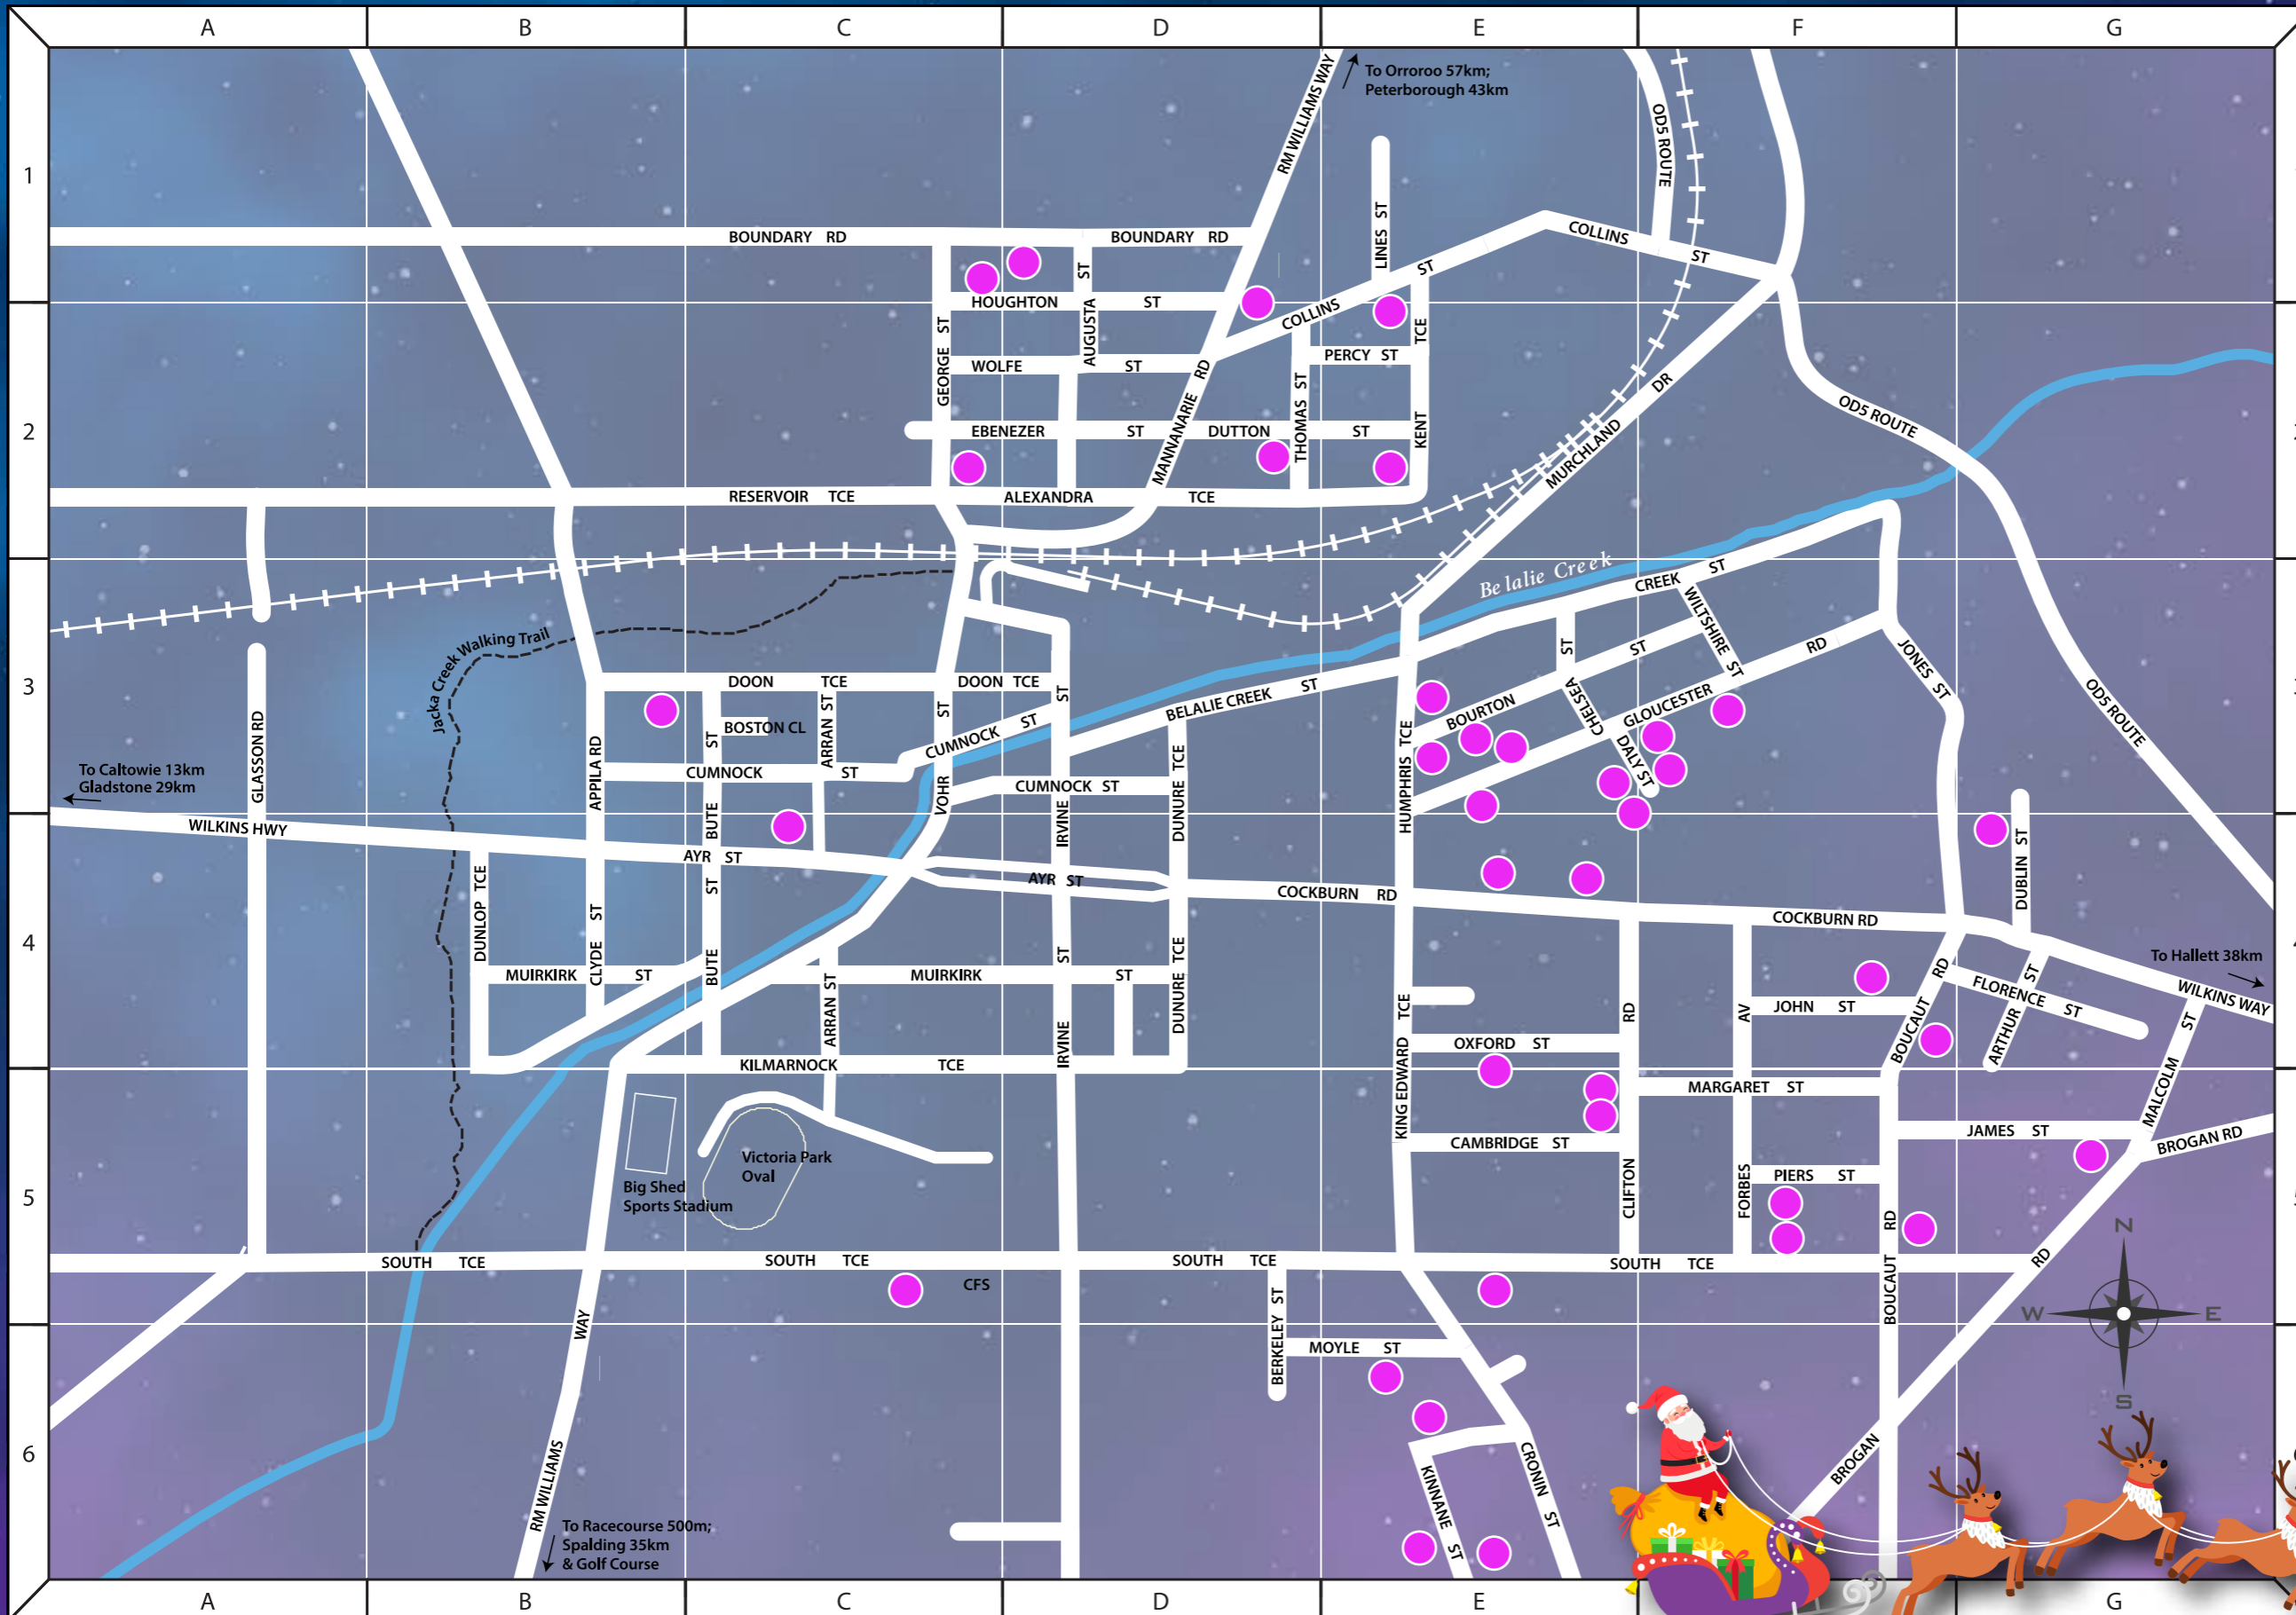

THE JAMESTOWN JOURNAL presents the...

JAMESTOWN Christmas LIGHT TRAIL

LOCATIONS

- 6 Alexandra Tce
- 54 Alexandra Tce
- 108 Ayr St
- 9 Boucaut Rd
- 43 Boucaut Rd
- 17 Boundary Rd
- 2 Bourton St
- 12 Clifton Rd
- 16 Clifton Rd
- 7 Cockburn Rd
- 21 Cockburn Rd
- 1 Collins St
- 20 Collins St
- 16 Cronin St
- 4 Daly St
- 5 Daly St
- 6 Daly St
- 31 Doon Tce
- 4 Dublin St
- 2 Gloucester Rd
- 9 Gloucester Rd
- 28 Gloucester Rd
- 38 Gloucester Rd
- 26 Houghton St
- 12 Humphris Tce
- 18 Humphris Tce
- 4 James St
- 13 John St
- 14 Kinnane St
- 21 Kinnane St
- 5 Moyle St
- 2 Oxford St
- 1 Pier St
- 22 South Tce
- 41 South Tce
- 66 South Tce
- 1 Thomas St

TICK OFF THE THE LIGHT DISPLAYS WHEN YOU SEE THEM.
DRIVE SAFELY AND HAVE A....

Merry Christmas

AND A HAPPY NEW YEAR

ONLY THOSE WHO ENTERED ONLINE VIA www.jda.org.au ARE IN THE CHANCE TO WIN PRIZES FOR THEIR LIGHT DISPLAYS. GOOD LUCK!